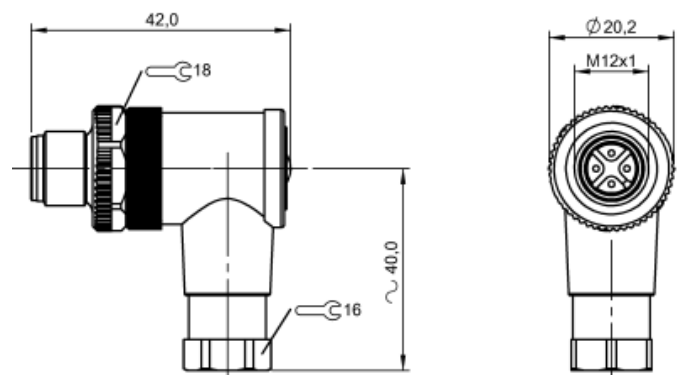

BALLUFF CABLES & CONNECTORS

5M Flying Lead Cables

BCC05FJ—Straight—Female

BCC05TJ—Angle—Female

Field Wireable Connectors

BCC06Z9—Female

BCC06M4—Male

BCC06ZA—Female

BCC06ZC—Male

HTM CABLES & CONNECTORS

5M Flying Lead Cables

R-FS4TZ-V075—Straight—Female

R-FA4TZ-V075—Angle—Female

Field Wireable Connectors

R-FS4KZ/PG7—Female

R-MS4KZ/PG7—Male