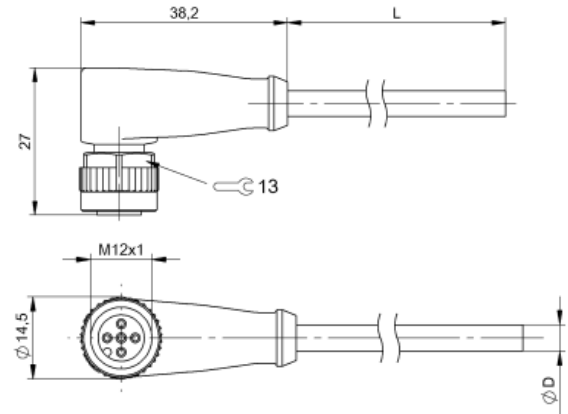

BALLUFF CABLES & CONNECTORS

5M Flying Lead Cables

BCC05FJ—Straight—Female

BCC05TJ—Angle—Female

Field Wireable Connectors

BCC06Z9—Female

BCC06M4—Male

BCC06ZA—Female

BCC06ZC—Male

HTM CABLES & CONNECTORS

5M Flying Lead Cables

R-FS4TZ-V075—Straight—Female

R-FA4TZ-V075—Angle—Female

Field Wireable Connectors

R-FS4KZ/PG7—Female

R-MS4KZ/PG7—Male