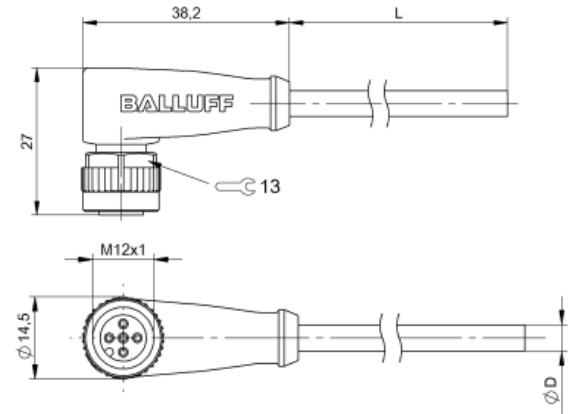

BALLUFF CABLES & CONNECTORS

5M Flying Lead Cables

BCC05FJ—Straight—Female

BCC05TJ—Angle—Female

Field Wireable Connectors

BCC06Z9—Female

BCC06M4—Male

BCC06ZA—Female

BCC06ZC—Male

HTM CABLES & CONNECTORS

5M Flying Lead Cables

R-FS4TZ-V075—Straight—Female

R-FA4TZ-V075—Angle—Female

Field Wireable Connectors

R-FS4KZ/PG7—Female

R-MS4KZ/PG7—Male